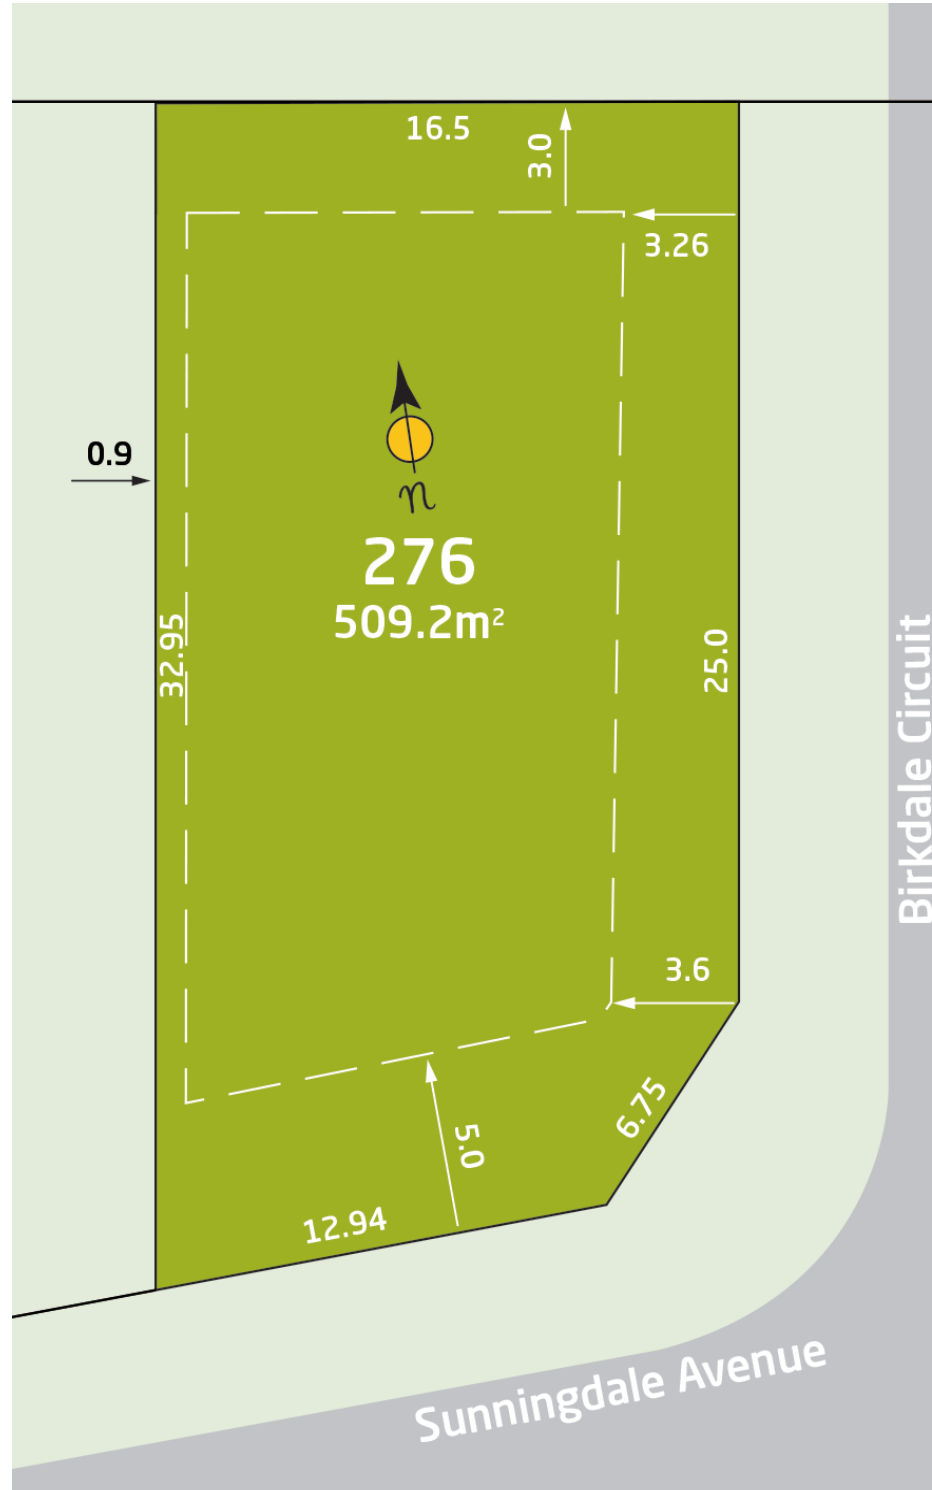

SUSSEX INLET GOLF VILLAGE

Lot 276

Welcome to Jacob's Range.

Jacob's Range presents as the heart and soul of Sussex Inlet Golf Village.

It is the central hub for this new community with sprawling views out over the surrounding golf course and providing a convenient connection to Sussex Inlet Village.

 Building Envelope

This is a statement of present intention only based on the best available knowledge at the time, which may change due to future circumstances and any such statement will not amount to a legally enforceable representation. Specifically lot dimensions, lot areas, boundary shape and road names may change due to unforeseen circumstances.