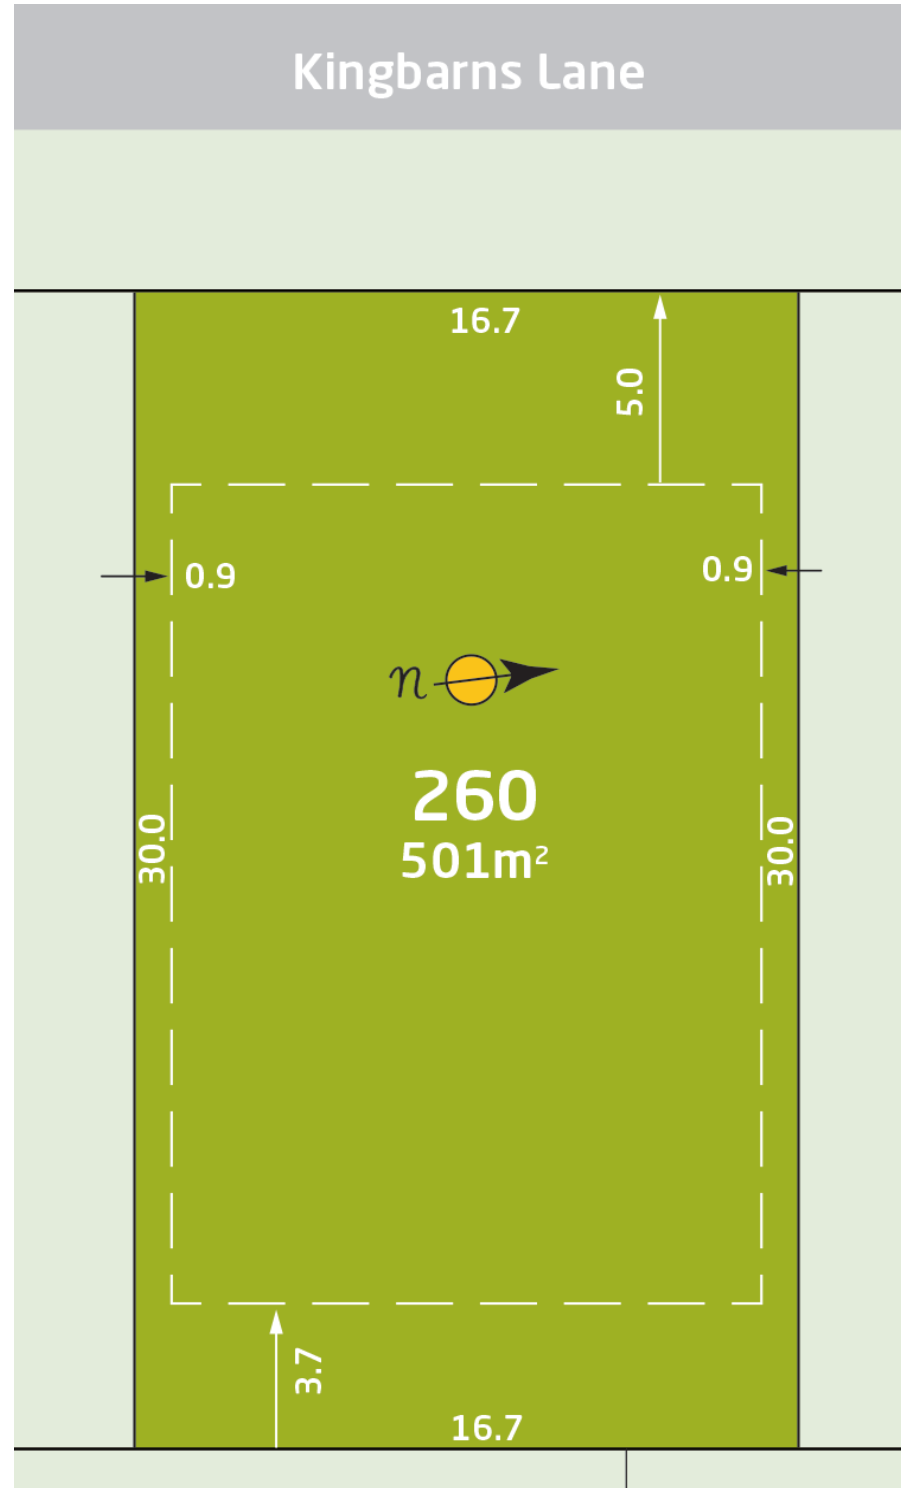

## Lot 260

*Welcome to Jacob's Range.*

Jacob's Range presents as the heart and soul of Sussex Inlet Golf Village.

It is the central hub for this new community with sprawling views out over the surrounding golf course and providing a convenient connection to Sussex Inlet Village.