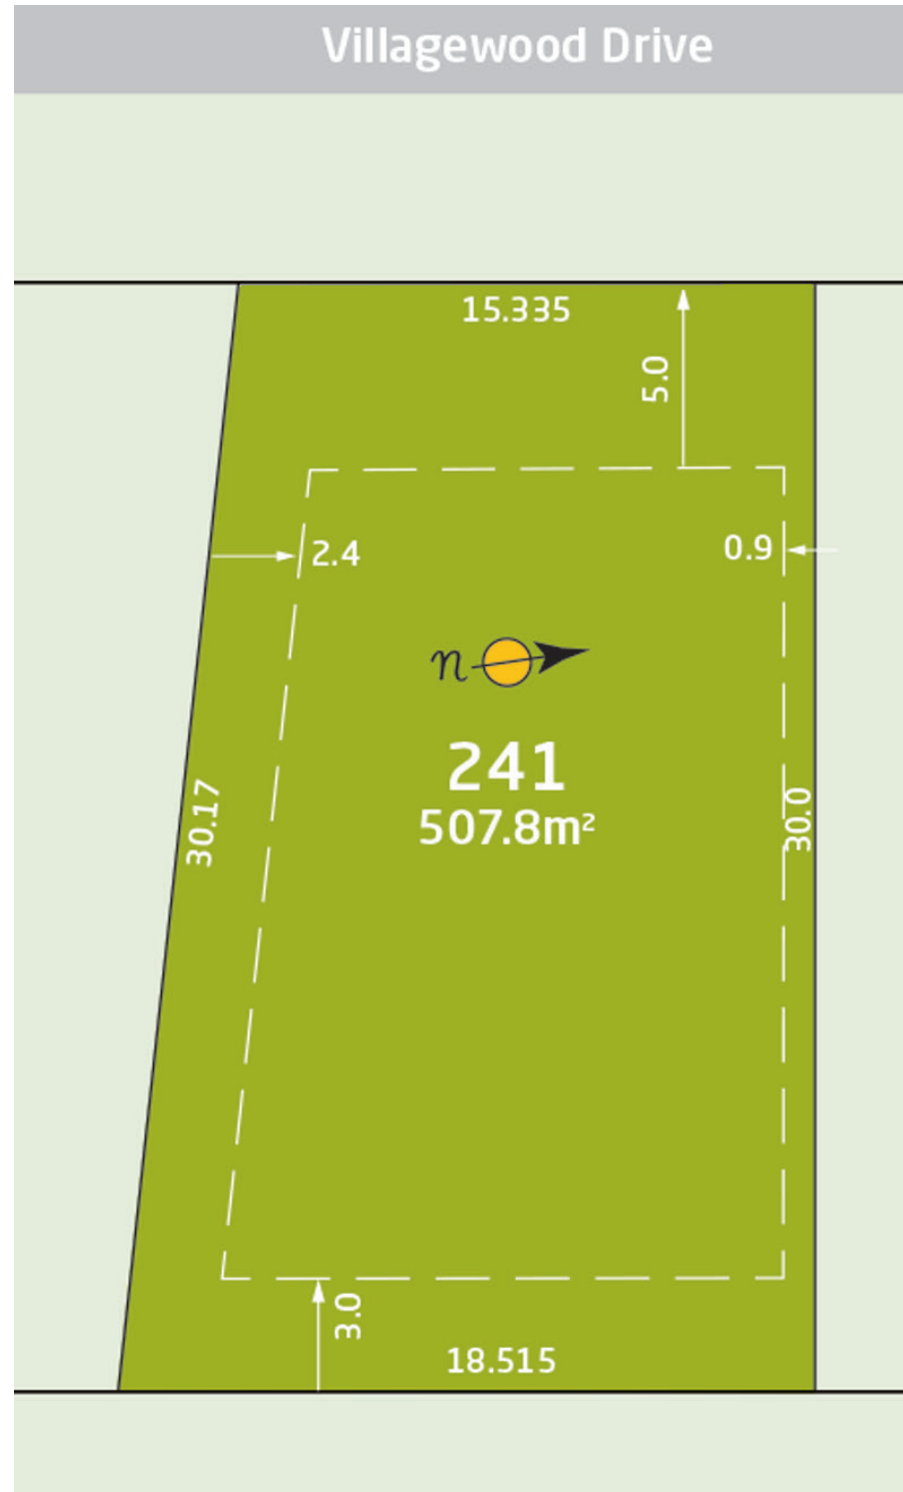

SUSSEX INLET GOLF VILLAGE

Lot 241

Welcome to Jacob's Range.

Jacob's Range presents as the heart and soul of Sussex Inlet Golf Village.

It is the central hub for this new community with sprawling views out over the surrounding golf course and providing a convenient connection to Sussex Inlet Village.