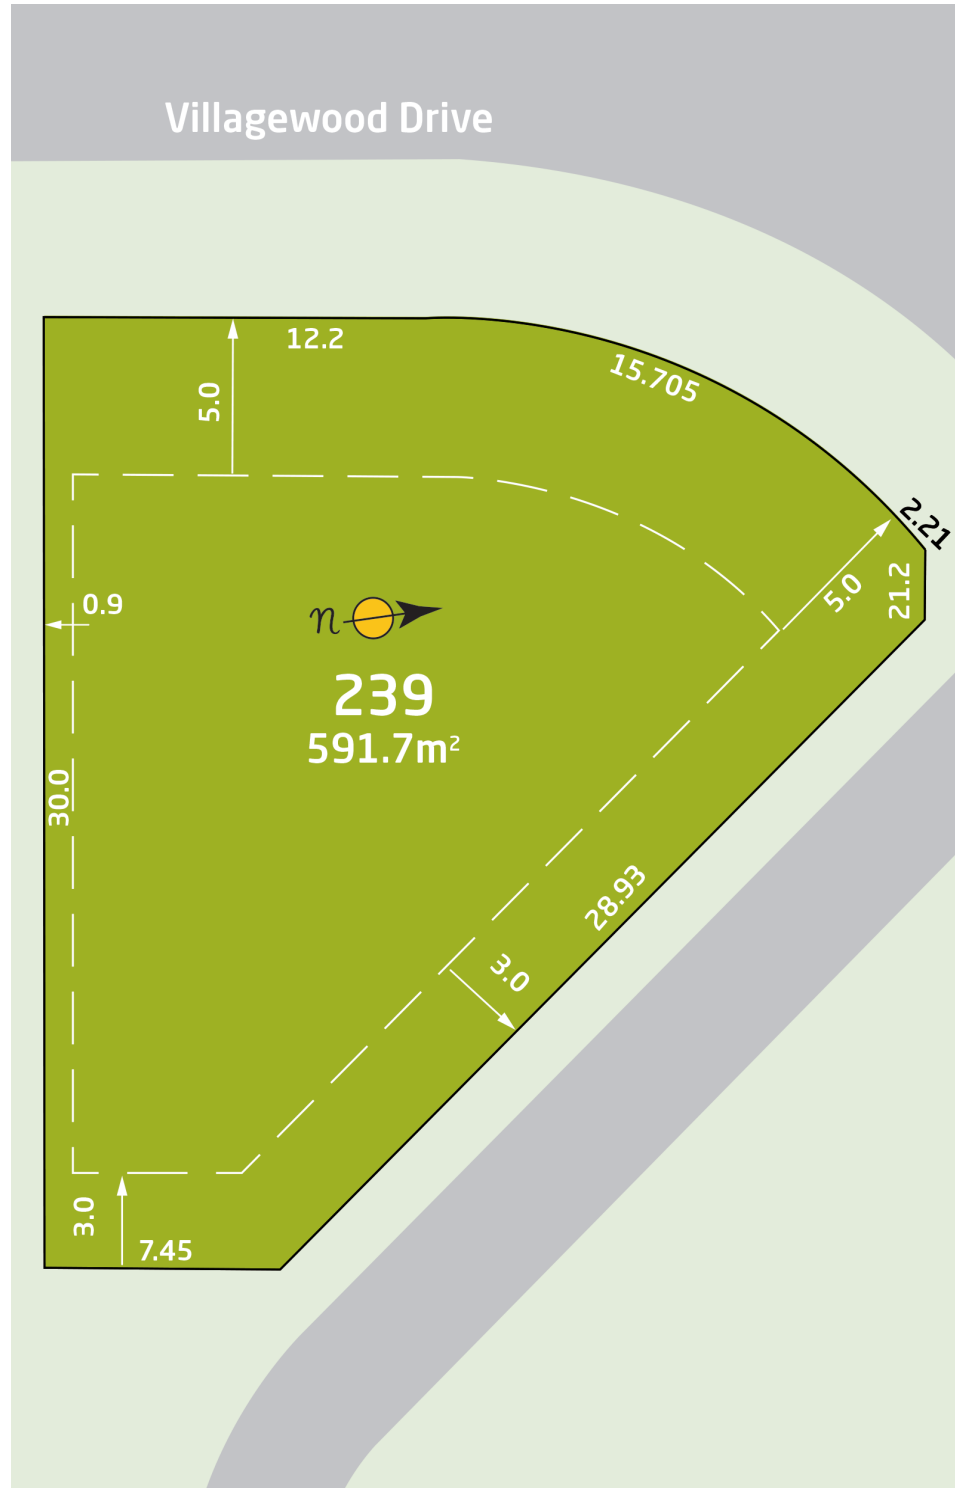

SUSSEX INLET GOLF VILLAGE

Lot 239

Welcome to Jacob's Range.

Jacob's Range presents as the heart and soul of Sussex Inlet Golf Village.

It is the central hub for this new community with sprawling views out over the surrounding golf course and providing a convenient connection to Sussex Inlet Village.