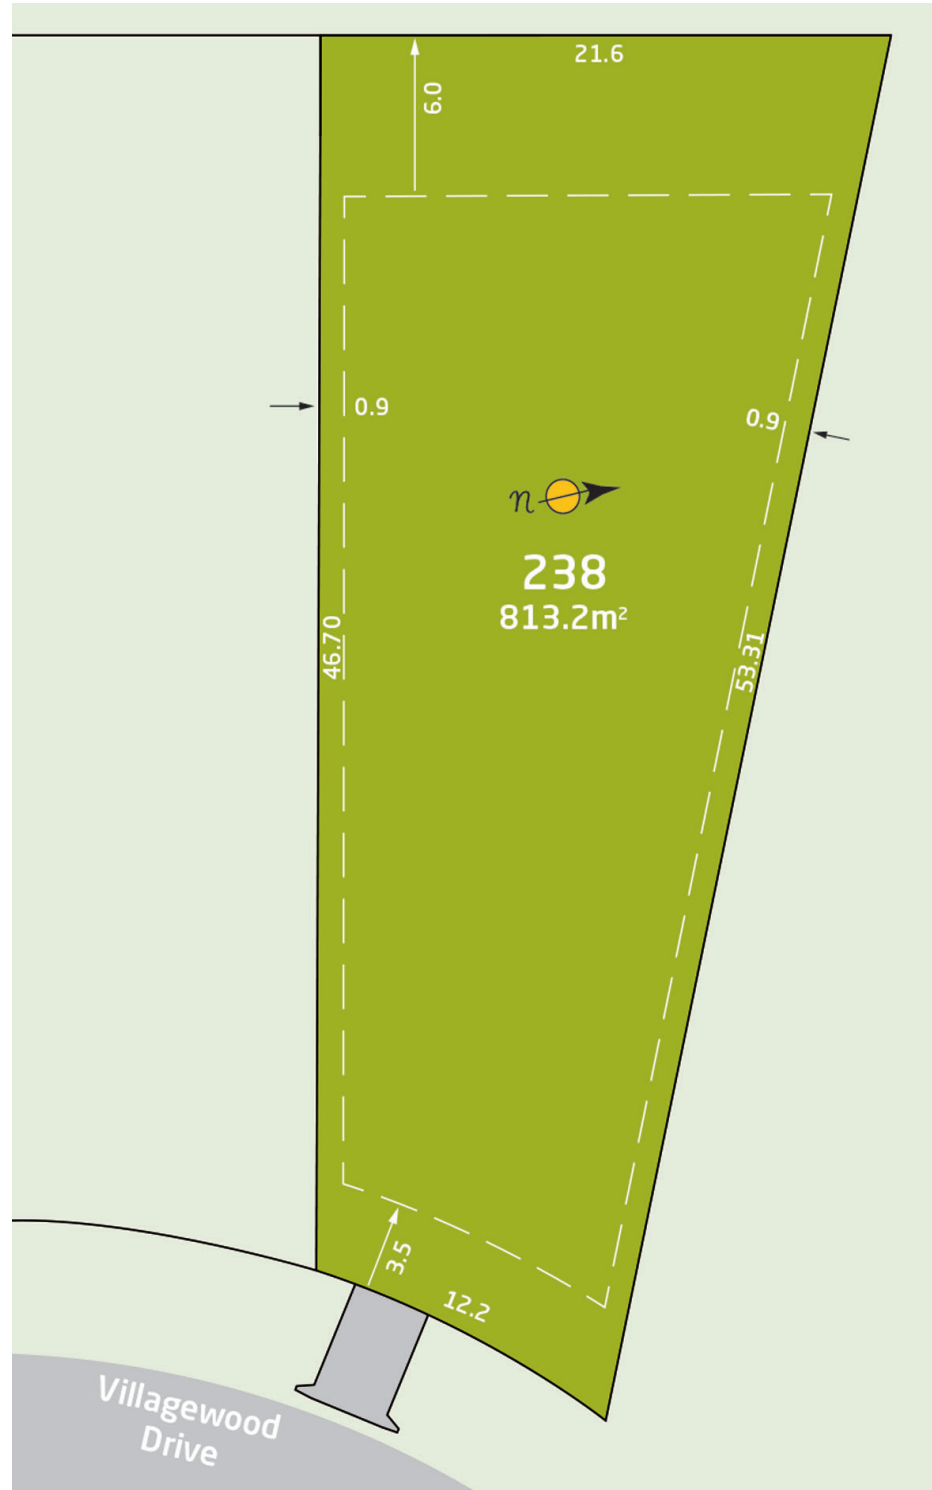

SUSSEX INLET GOLF VILLAGE

Lot 238

Welcome to Jacob's Range.

Jacob's Range presents as the heart and soul of Sussex Inlet Golf Village.

It is the central hub for this new community with sprawling views out over the surrounding golf course and providing a convenient connection to Sussex Inlet Village.

 Building Envelope

This is a statement of present intention only based on the best available knowledge at the time, which may change due to future circumstances and any such statement will not amount to a legally enforceable representation. Specifically lot dimensions, lot areas, boundary shape and road names may change due to unforeseen circumstances.