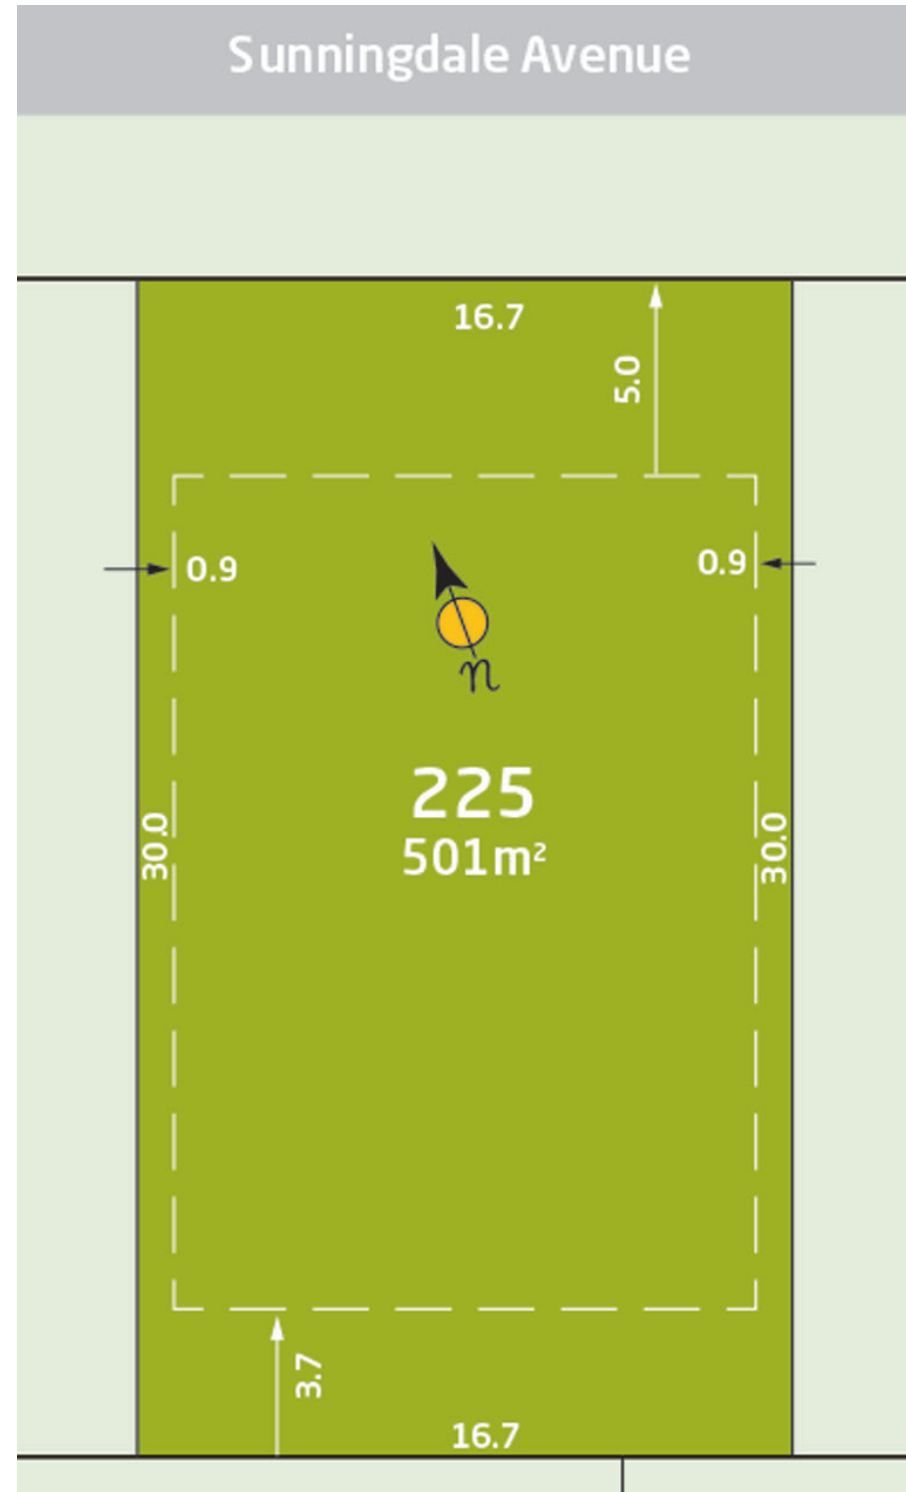

SUSSEX INLET GOLF VILLAGE

Lot 225

Welcome to Jacob's Range.

Jacob's Range presents as the heart and soul of Sussex Inlet Golf Village.

It is the central hub for this new community with sprawling views out over the surrounding golf course and providing a convenient connection to Sussex Inlet Village.