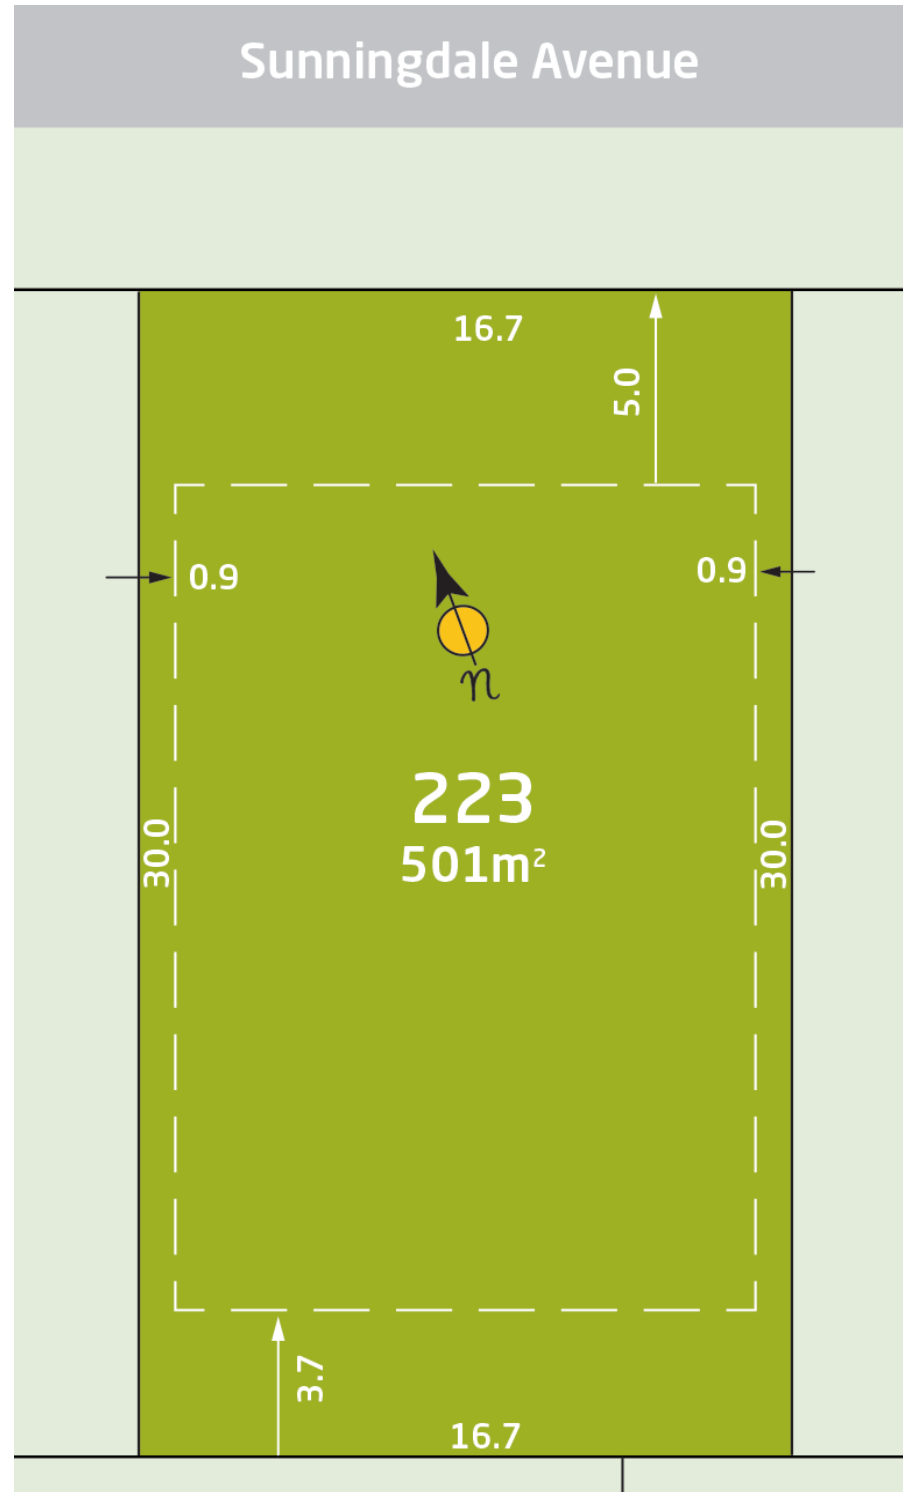

SUSSEX INLET GOLF VILLAGE

Lot 223

Welcome to Jacob's Range.

Jacob's Range presents as the heart and soul of Sussex Inlet Golf Village.

It is the central hub for this new community with sprawling views out over the surrounding golf course and providing a convenient connection to Sussex Inlet Village.

 Building Envelope

This is a statement of present intention only based on the best available knowledge at the time, which may change due to future circumstances and any such statement will not amount to a legally enforceable representation. Specifically lot dimensions, lot areas, boundary shape and road names may change due to unforeseen circumstances.