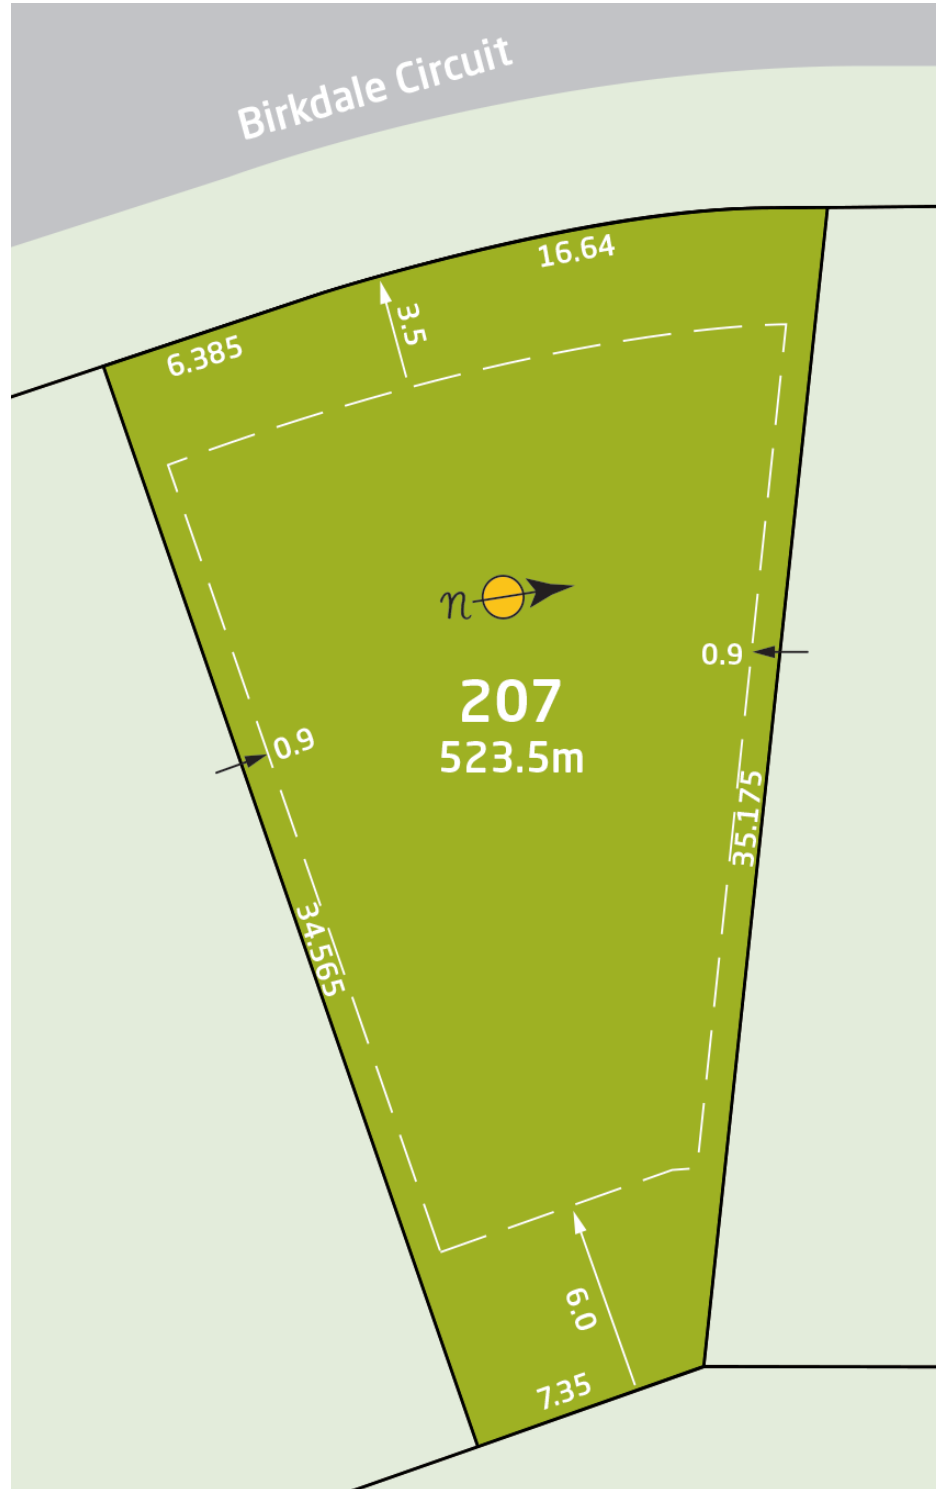

SUSSEX INLET GOLF VILLAGE

Lot 207

Welcome to Jacob's Range.

Jacob's Range presents as the heart and soul of Sussex Inlet Golf Village.

It is the central hub for this new community with sprawling views out over the surrounding golf course and providing a convenient connection to Sussex Inlet Village.

 Building Envelope

This is a statement of present intention only based on the best available knowledge at the time, which may change due to future circumstances and any such statement will not amount to a legally enforceable representation. Specifically lot dimensions, lot areas, boundary shape and road names may change due to unforeseen circumstances.