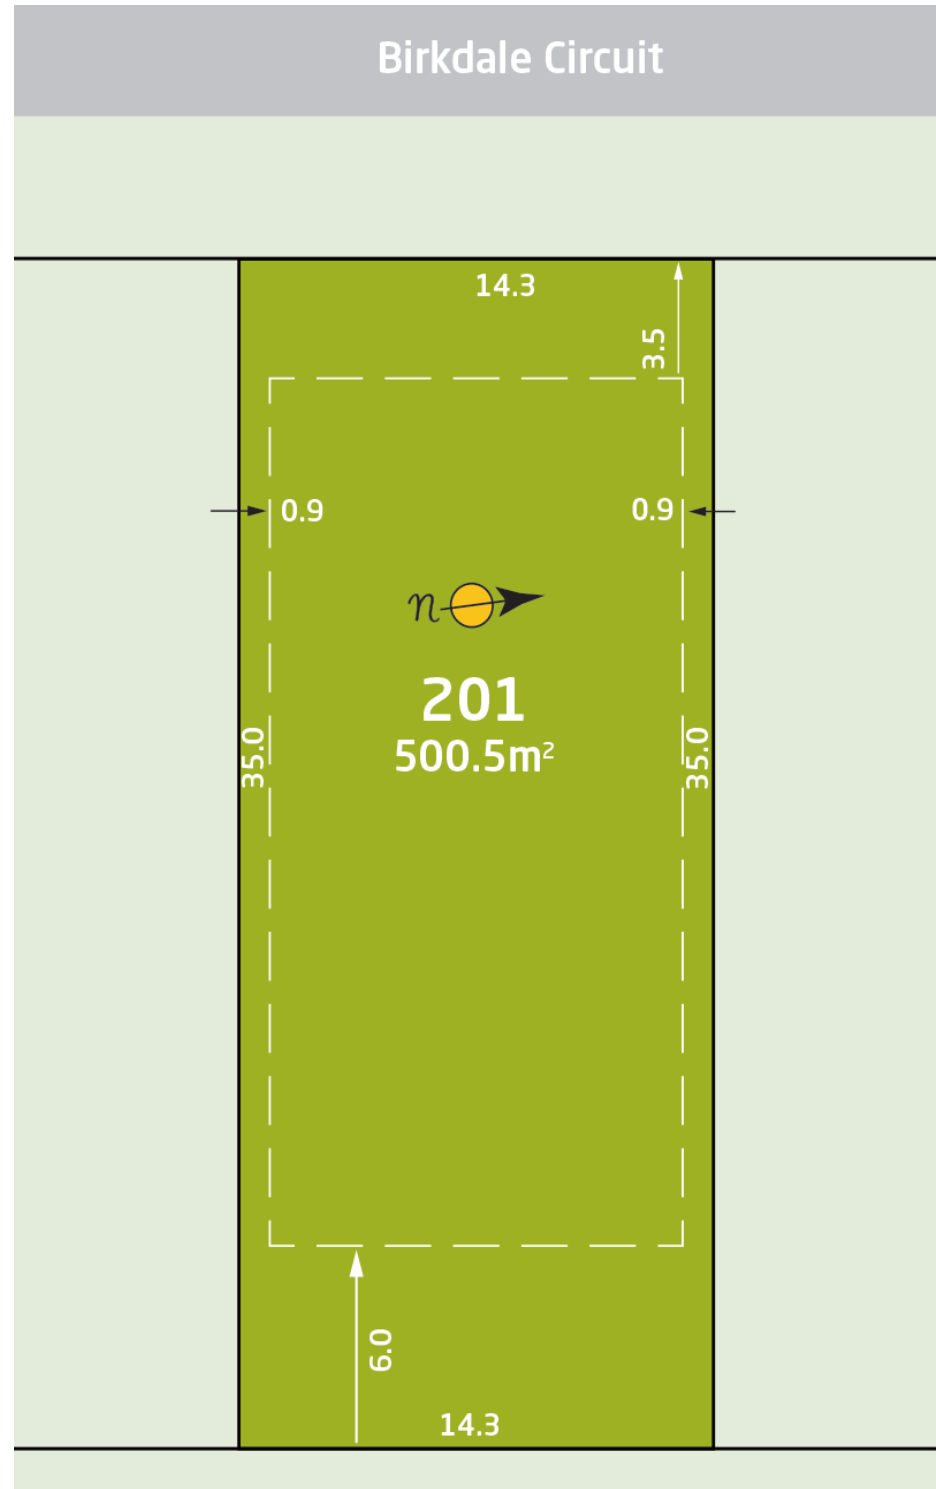

## Lot 201

*Welcome to Jacob's Range.*

Jacob's Range presents as the heart and soul of Sussex Inlet Golf Village.

It is the central hub for this new community with sprawling views out over the surrounding golf course and providing a convenient connection to Sussex Inlet Village.