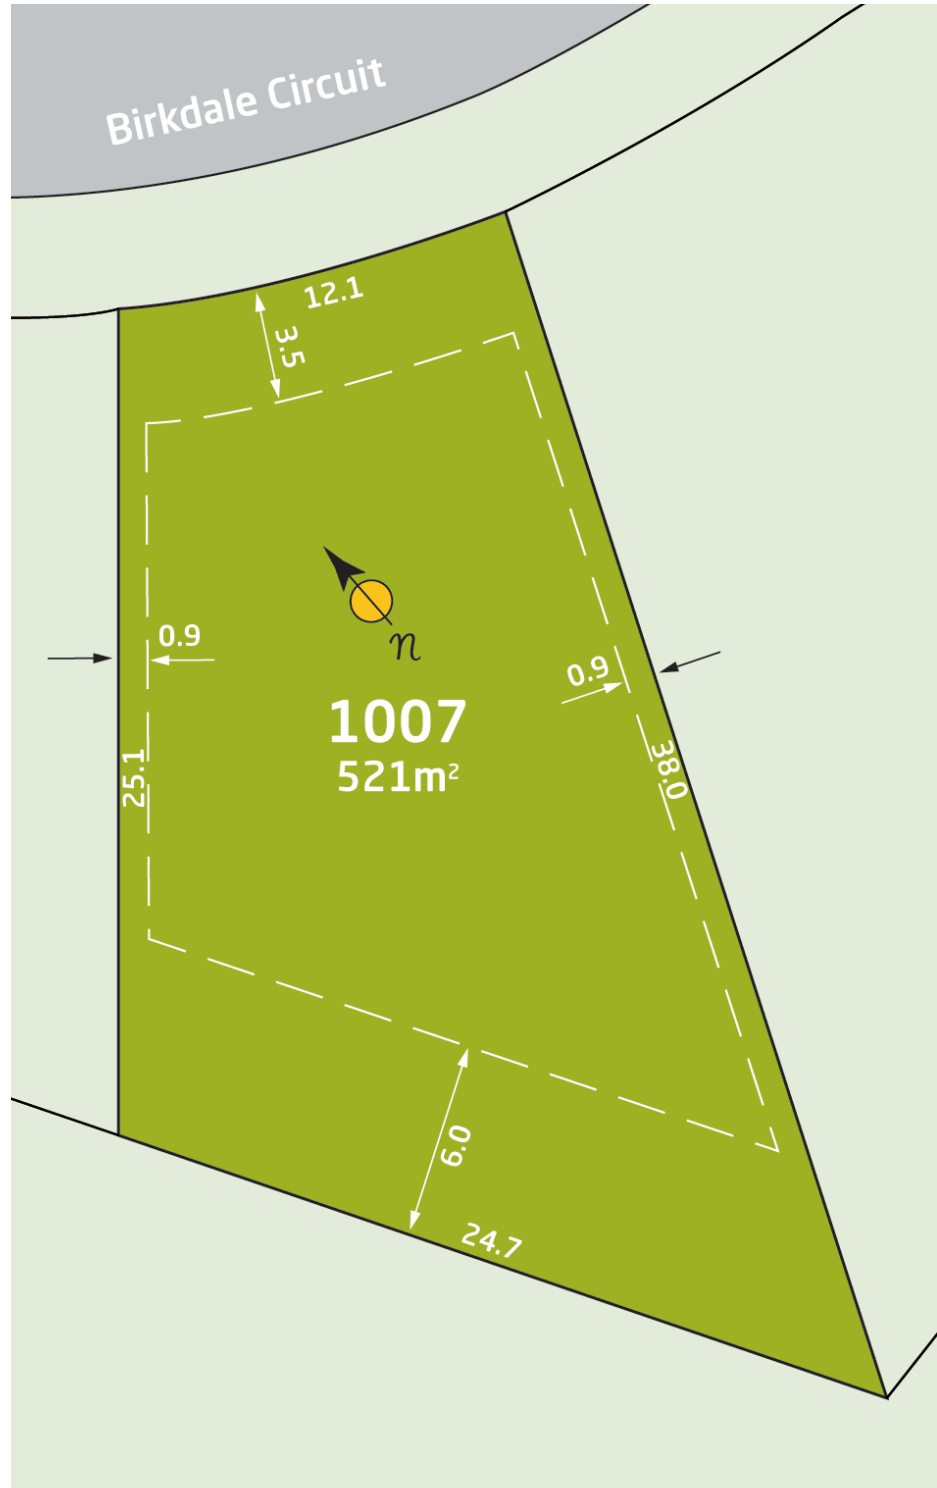

SUSSEX INLET GOLF VILLAGE

Lot 1007

Welcome to Jacob's Range.

Jacob's Range presents as the heart and soul of Sussex Inlet Golf Village.

It is the central hub for this new community with sprawling views out over the surrounding golf course and providing a convenient connection to Sussex Inlet Village.