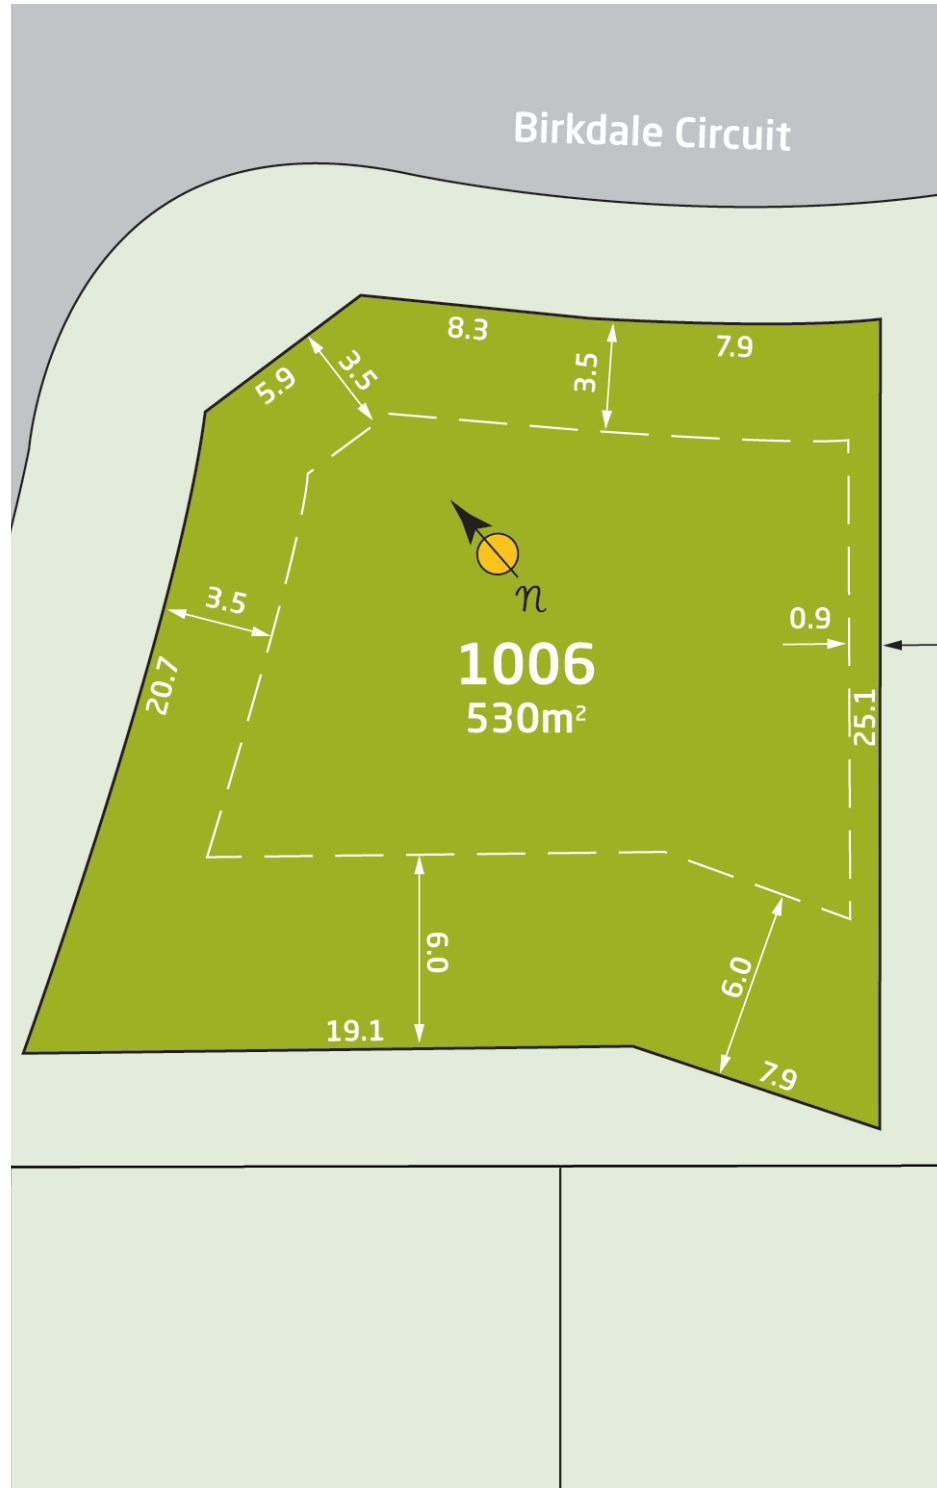

SUSSEX INLET GOLF VILLAGE

Lot 1006

Welcome to Jacob's Range.

Jacob's Range presents as the heart and soul of Sussex Inlet Golf Village.

It is the central hub for this new community with sprawling views out over the surrounding golf course and providing a convenient connection to Sussex Inlet Village.

 Building Envelope

This is a statement of present intention only based on the best available knowledge at the time, which may change due to future circumstances and any such statement will not amount to a legally enforceable representation. Specifically lot dimensions, lot areas, boundary shape and road names may change due to unforeseen circumstances.