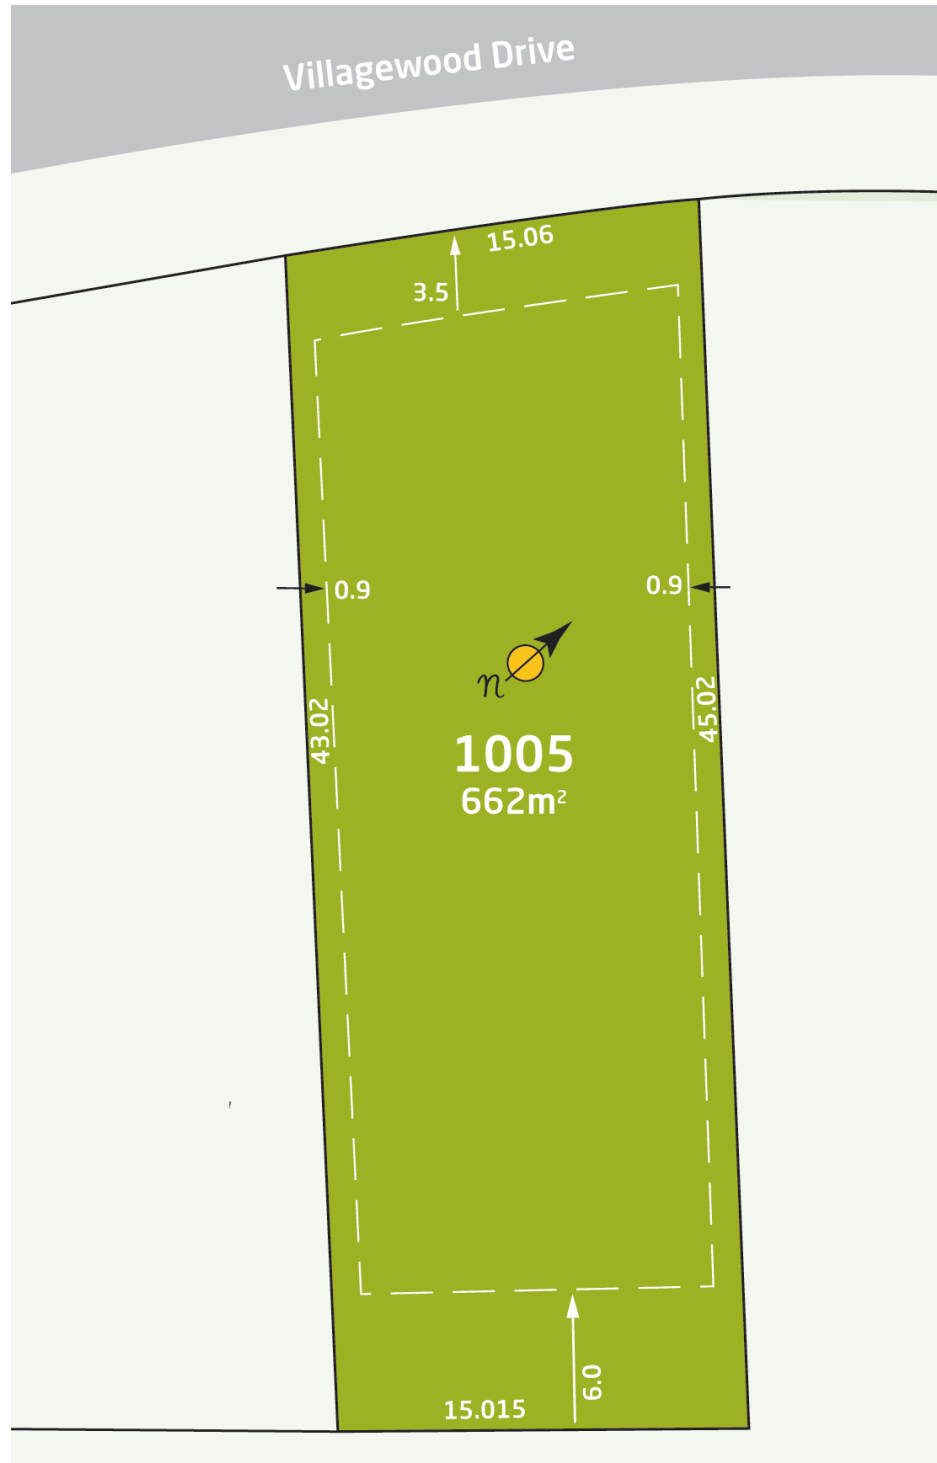

SUSSEX INLET GOLF VILLAGE

Lot 1005

Welcome to Jacob's Range.

Jacob's Range presents as the heart and soul of Sussex Inlet Golf Village.

It is the central hub for this new community with sprawling views out over the surrounding golf course and providing a convenient connection to Sussex Inlet Village.

Specifically lot dimensions, lot areas, boundary shape and road names may change due to unforeseen circumstances.